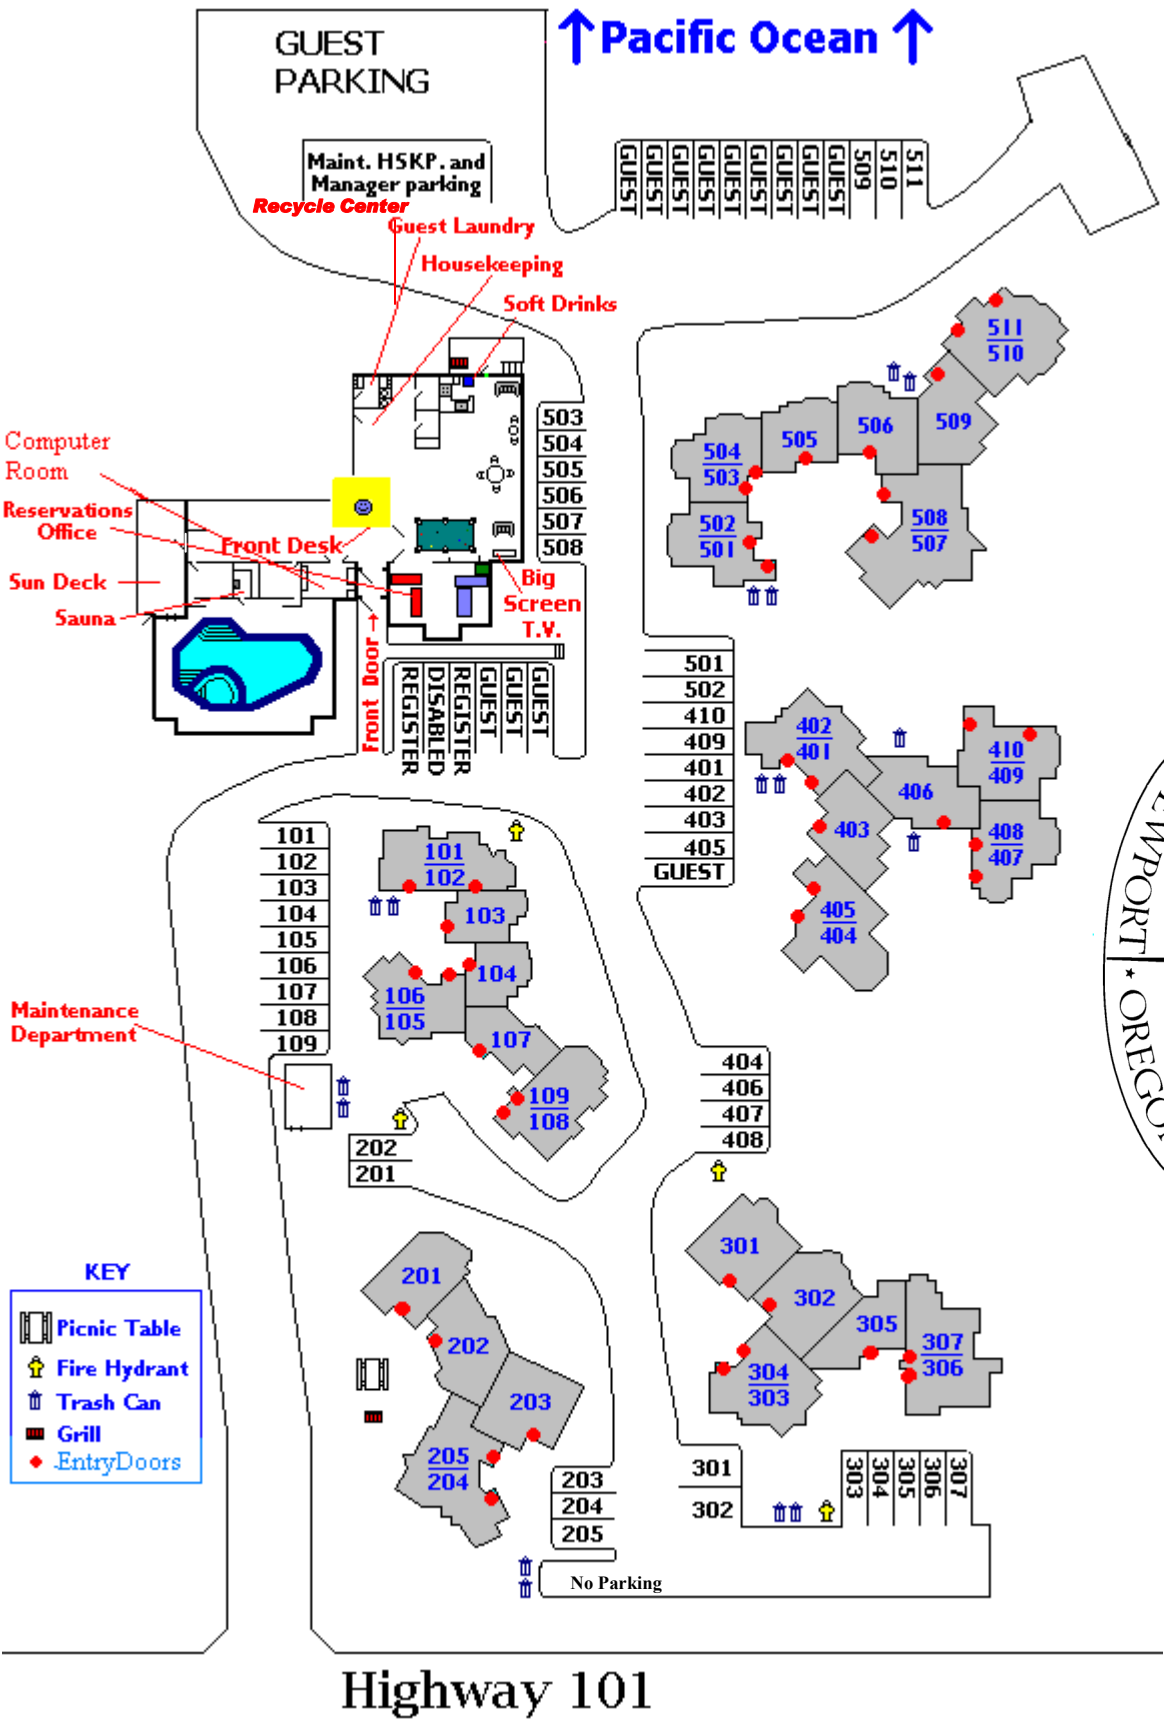

Schooner Landing
 201 N.W. 66th Drive
 Newport, Or 97365

Resorting to fun
 Since 1983

Highway 101

Newport Oregon

Yaquina Head Lighthouse, Visitor's Center and Tide pools.

AGATE BEACH STATE PARK

Agate Beach Golf Course

YAQUINA BAY

SOUTH BEACH STATE PARK

To Depoe Bay & Lincoln City

To Toledo, Corvallis & Interstate-5

To Waldport, Yachats & Florence