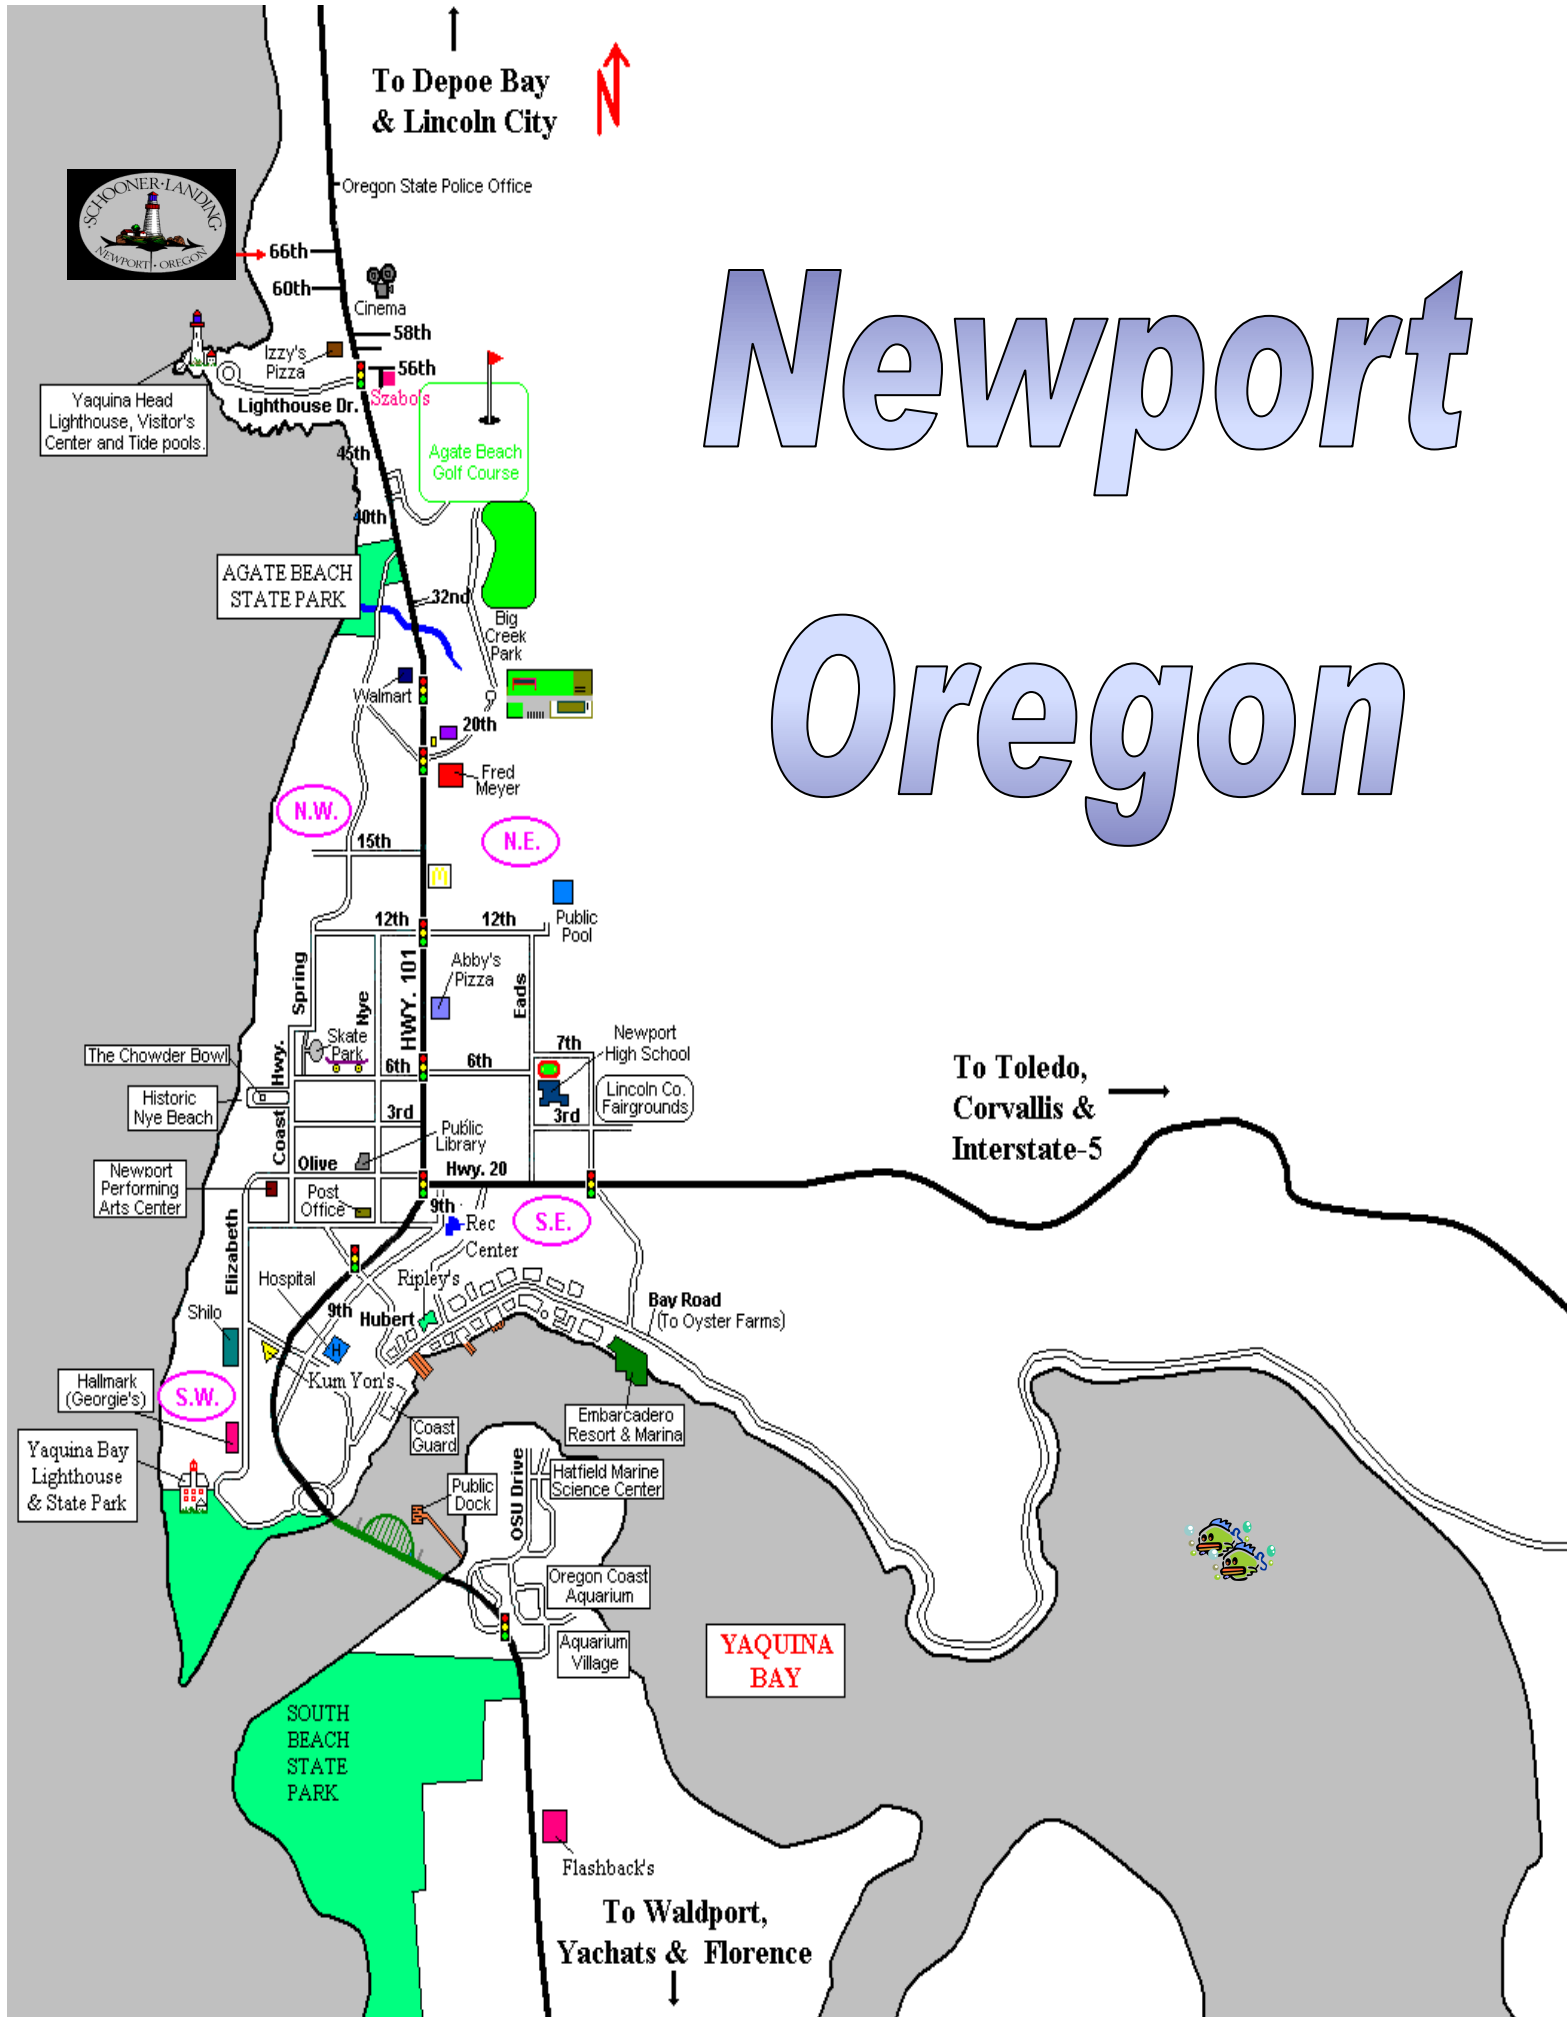

Schooner Landing
 201 N.W. 66th Drive
 Newport, Or 97365

Resorting to fun
 Since 1983

Highway 101

Newport Oregon

Yaquina Head Lighthouse, Visitor's Center and Tide pools.

AGATE BEACH STATE PARK

Agate Beach Golf Course

YAQUINA BAY

SOUTH BEACH STATE PARK

To Depoe Bay & Lincoln City

To Toledo, Corvallis & Interstate-5

To Waldport, Yachats & Florence